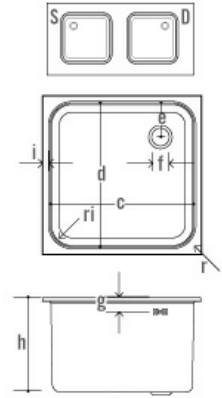

- FOOD CONTAINERS WITH HANDLES
- LIDS NOTCHED
- SPILLPROOF LIDS NOTCHED
- ROUND SINKS
- SQUARE SINKS
- LOCK

SQUARE SINKS

Model	Opening		External and internal size										Capacity	Box
	a	b	c	d	e	f (ø)	g	h	i	r	ri			
VDI4020ID	402	402	400	400	90	1 1/2"	34	200	10	6	65	Lt. 25	5	
	15 7/8"	15 7/8"	15 3/4"	15 3/4"	3 9/16"	1 1/4"	7 1/4"	0 3/4"	0 1/4"	2 3/8"		Gallons 6,60		
VDI4020IS	402	402	400	400	90	1 1/2"	34	200	10	6	65	Lt. 25	5	
	15 7/8"	15 7/8"	15 3/4"	15 3/4"	3 9/16"	1 1/4"	7 1/4"	0 3/4"	0 1/4"	2 3/8"		Gallons 6,60		